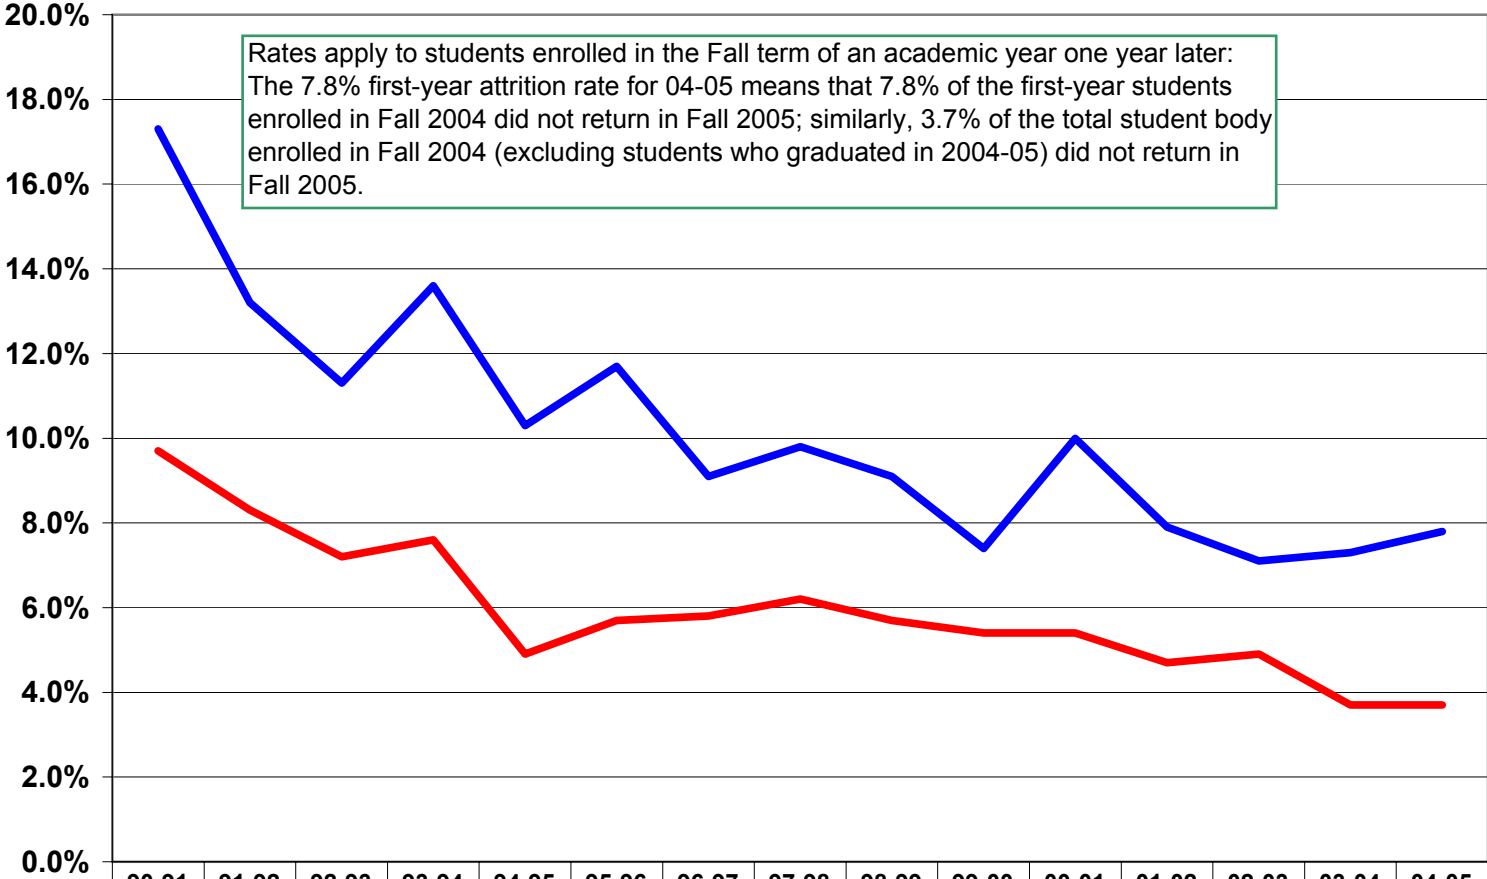

IWU Attrition Rates over Time

First-Year Attrition Rate	17.3%	13.2%	11.3%	13.6%	10.3%	11.7%	9.1%	9.8%	9.1%	7.4%	10.0%	7.9%	7.1%	7.3%	7.8%
All-University Attrition Rate	9.7%	8.3%	7.2%	7.6%	4.9%	5.7%	5.8%	6.2%	5.7%	5.4%	5.4%	4.7%	4.9%	3.7%	3.7%